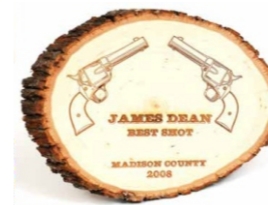

WUS 118
127 x 178 mm
(5" x 7")